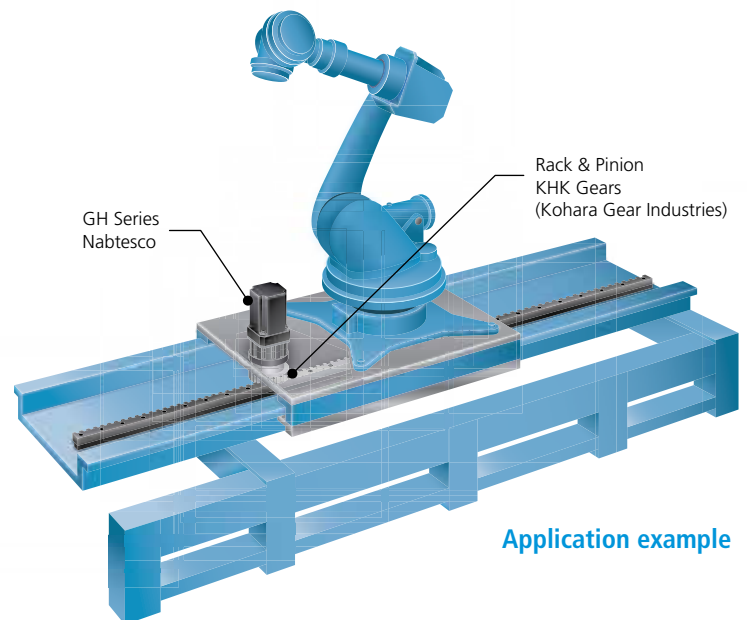

Deceleration Solution

Nabtesco

RV[®] GH Series

KHK

Gear Rack & Pinion

A collaboration with rack and pinions that are optimal for use with the GH series.

A collaboration between Nabtesco and KHK (Kohara Gear Industries) to offer a complete solution with Nabtesco precision reduction gears and KHK gear rack and pinions. Both companies offer a standard lineup, which means fast delivery and no time needed for design.

Nabtesco

Selection based on reduction gear model

Nabtesco
Reduction gear selection

Operating conditions: Traverse speed 40 m/min
Acceleration time 0.5 sec

GH7
Total Payload 500 kg

GH24
Total Payload 1,400 kg